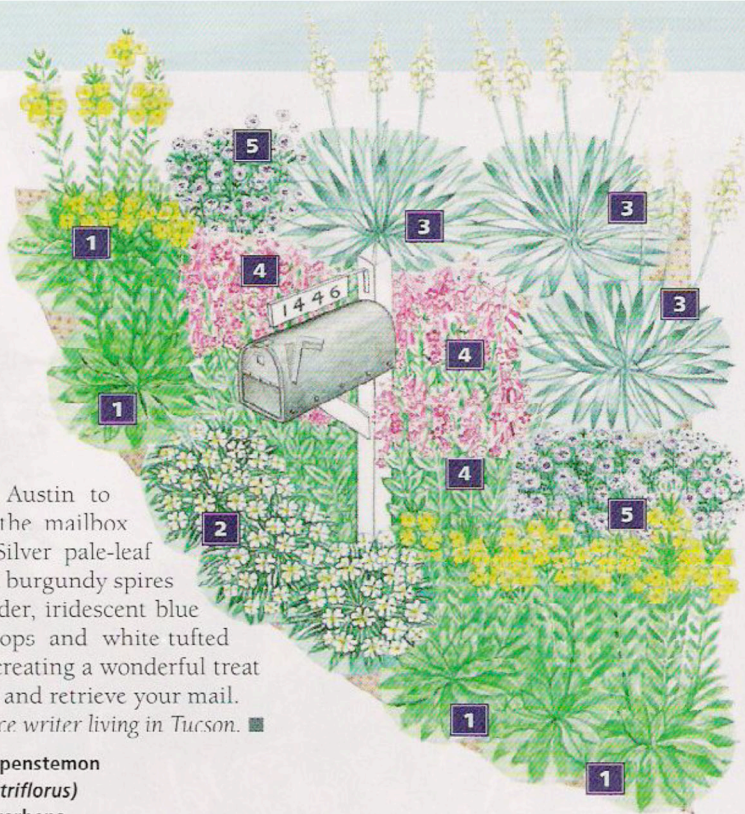

White-tufted evening primrose
(*Oenothera caespitosa*)

Southwest

This adaptable planting scheme can be used from Austin to Phoenix. Bold upright plants set behind and beside the mailbox provide vertical counterpoints to the mailbox post. Silver pale-leaf yuccas with creamy flower spikes are fronted by the rich burgundy spires of hill country *Penstemon*. Toward the front of the border, iridescent blue Goodding's verberna mixes with lemon yellow sundrops and white tufted evening primrose. The primrose opens in the evening, creating a wonderful treat to enjoy just about the time you return home from work and retrieve your mail.

Contributed by Scott Calhoun, a garden designer and freelance writer living in Tucson. ■

- | | |
|---|---|
| 1 Sundrops (<i>Calylophus hartweggii</i> v. <i>fendleri</i>) | 4 Hill country penstemon (<i>Penstemon triflorus</i>) |
| 2 White-tufted evening primrose (<i>Oenothera caespitosa</i>) | 5 Goodding's verberna (<i>Glandularia gooddingii</i>) |
| 3 Pale-leaf yucca (<i>Yucca pallida</i>) | |

Get a Complete Hosta Garden for Your Shady Area!

Hosta are the most popular perennial for shady areas. And, we've taken the guesswork out of planning your hosta garden. Order the Complete Hosta Garden for only \$75.00*. Comes complete with a garden layout. Seven varieties, all potted for immediate shipping.